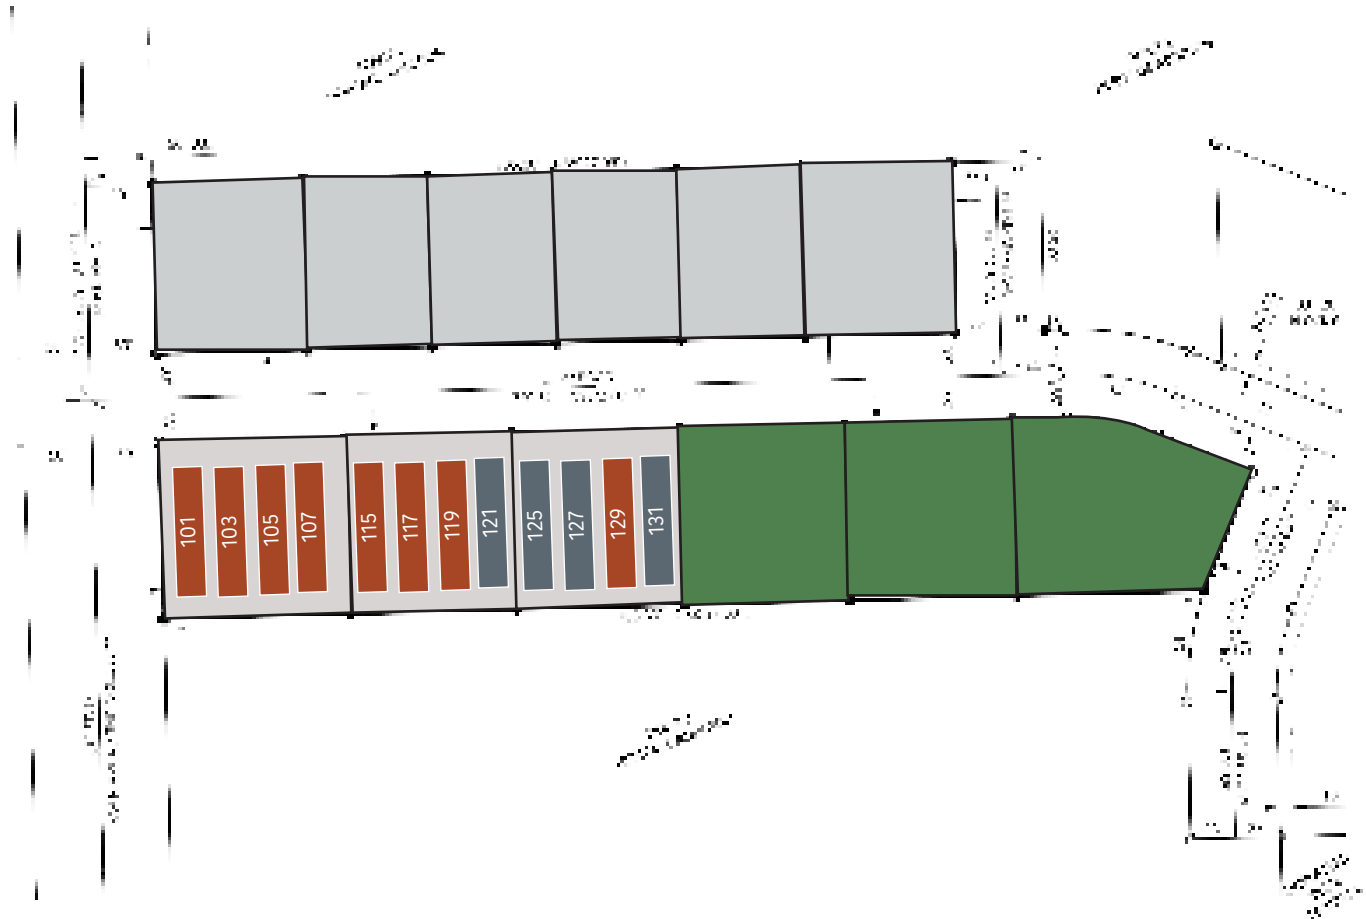

Ivy Road • Tea

Town Home

- Available
- Sold
- Unavailable Lot
- Future Phase

Directions:

- 271st and Main.
- North on Main
- East on Ivy Road

HOA Includes:

- Lawn Care
- Snow Removal
- Garbage Service
- $110 a month

Schools:

- Tea High School
- Tea Middle School
- Tea Elementary School

Empire Homes

605.553.0163

sales@empirehomesllc.com

www.empirehomesllc.com