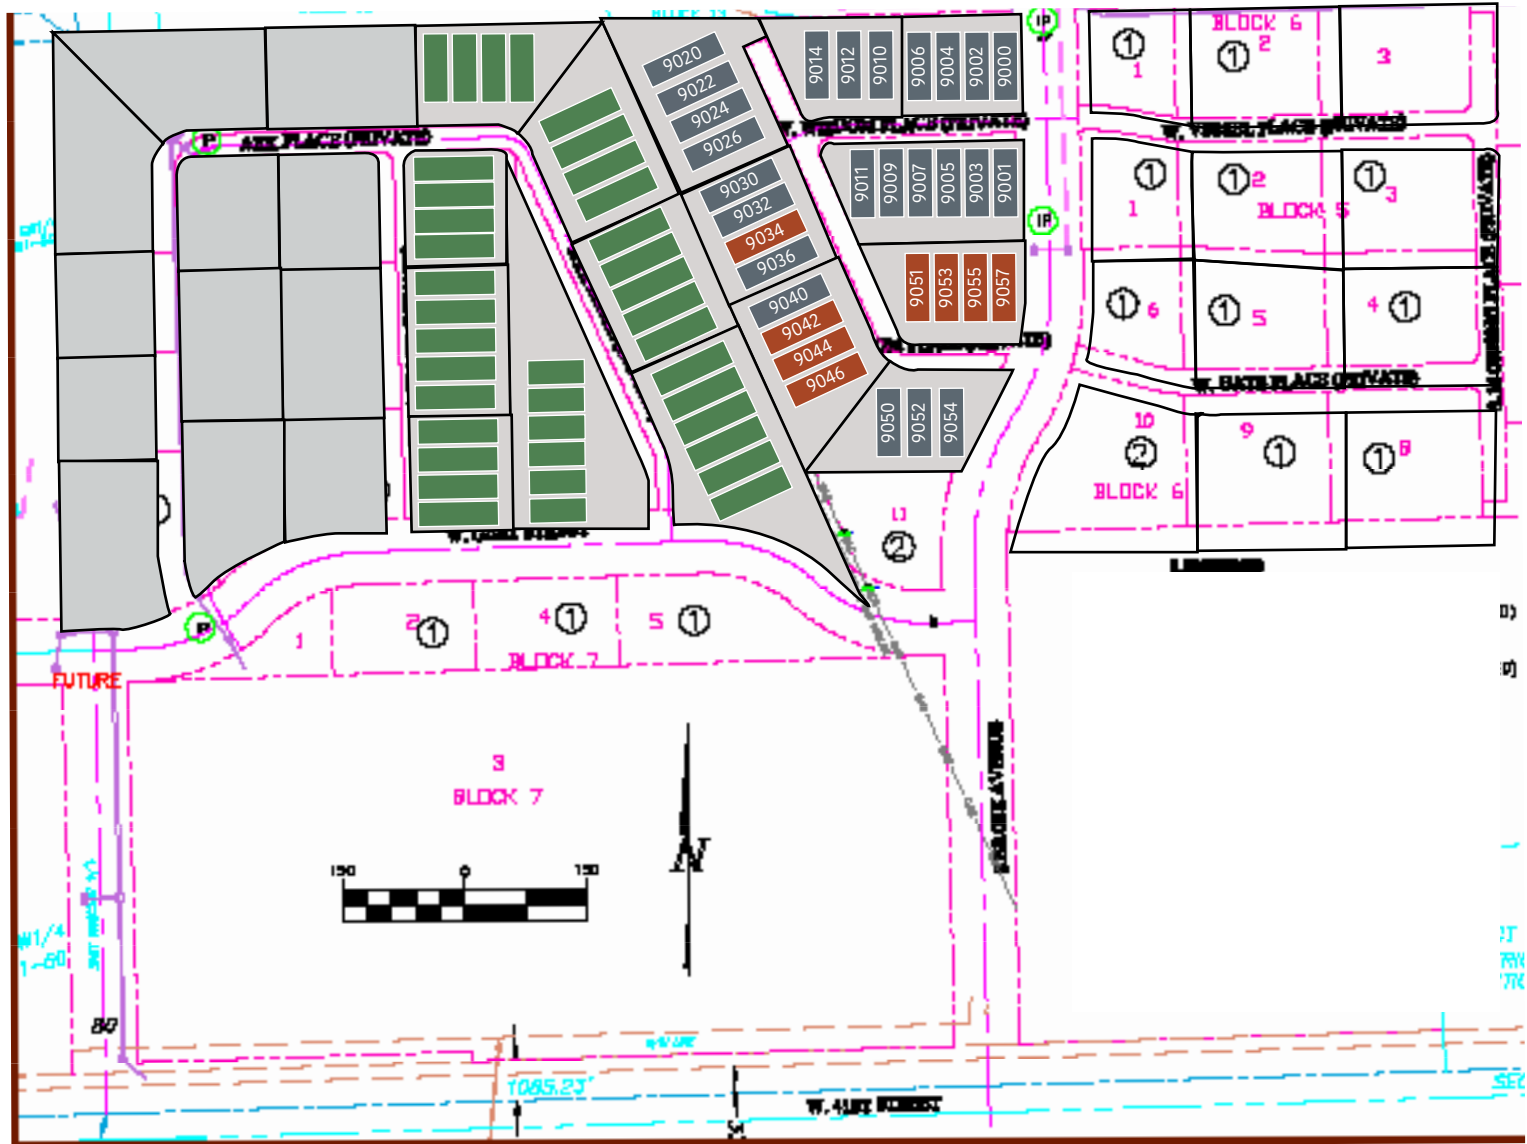

Ollerichs

Town Home

- Available
- Sold
- Future Phase
- Unavailable Lot

Directions:

- 41st and Tea Ellis Road
- West to Broek
- North to Wisdom Pl

HOA Includes:

- Lawn Care
- Snow Removal
- Garbage Service
- $110 a month

Schools:

- Tea High School
- Tea Middle School
- Tea Frontier Elementary

Empire Homes

605.553.0163

sales@empirehomesllc.com

www.empirehomesllc.com