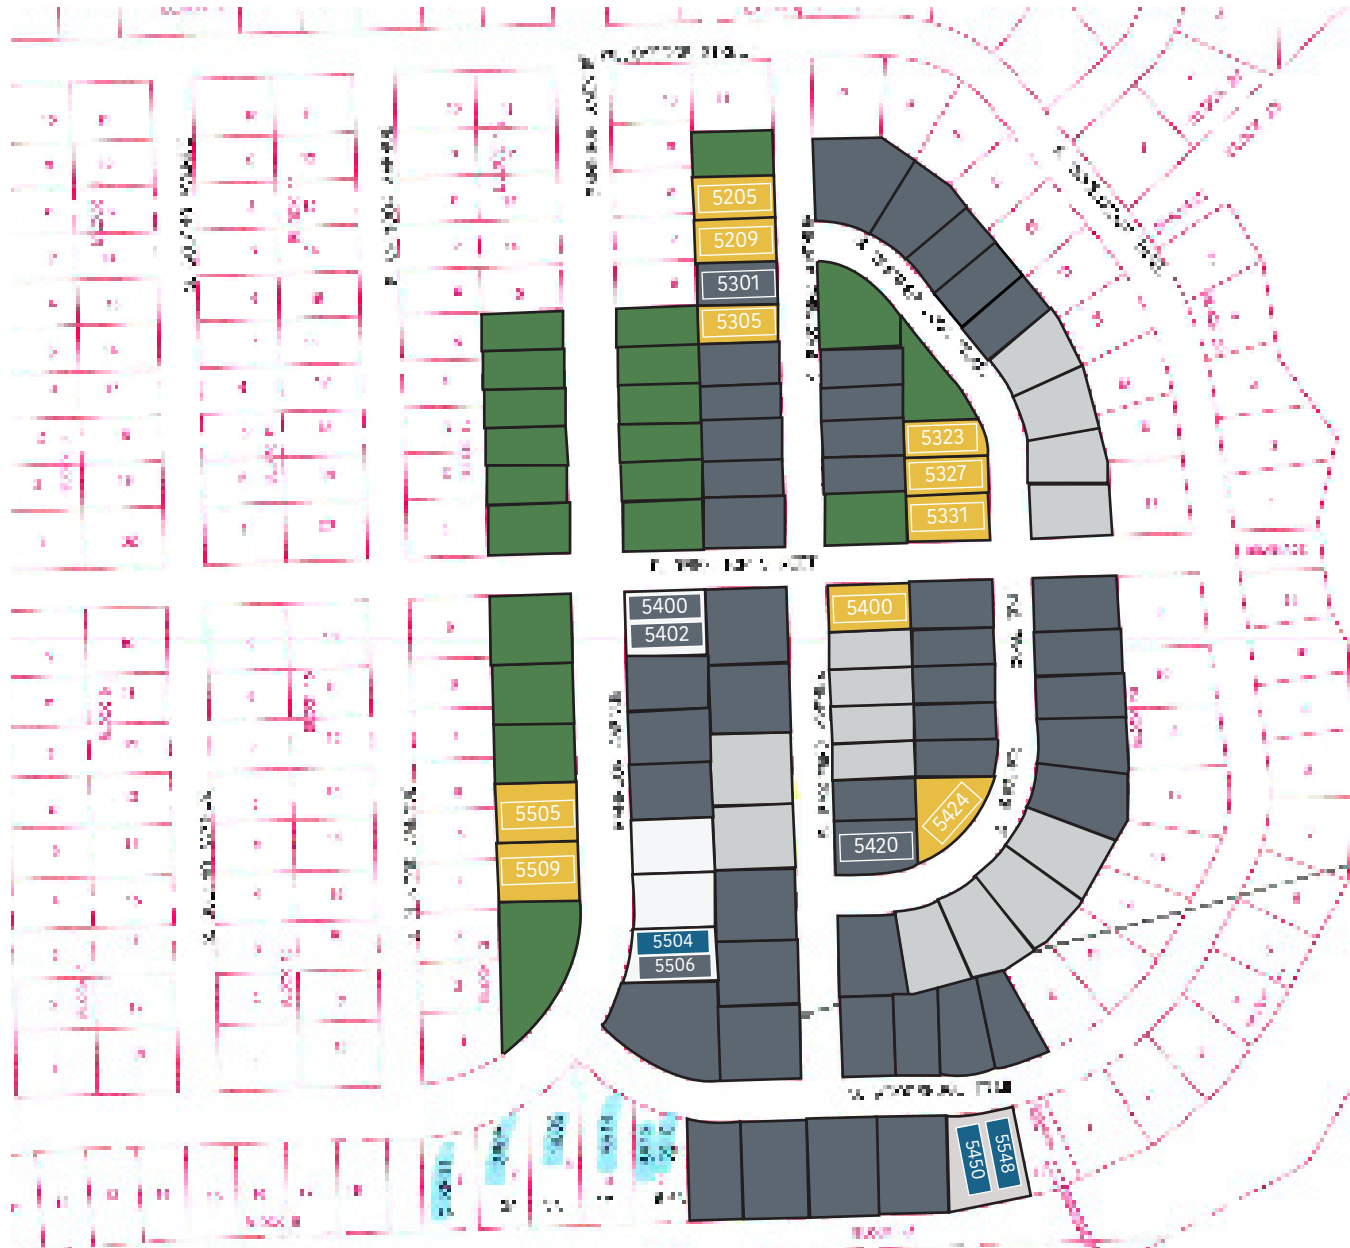

Whispering Woods

Single Family

- Available
- Sold
- Future Phase

Twin Home

- Available
- Sold
- Future Phase
- Unavailable Lot

Directions:

- 69th and Southeastern
- North to Stoney Brooke
- East on Stoney Brooke to Woodsedge and Eastwind

Schools:

- Harrisburg High School
- Harrisburg North Middle School
- Harrisburg Horizon Elementary

Empire Homes

605.553.0163

sales@empirehomesllc.com

www.empirehomesllc.com