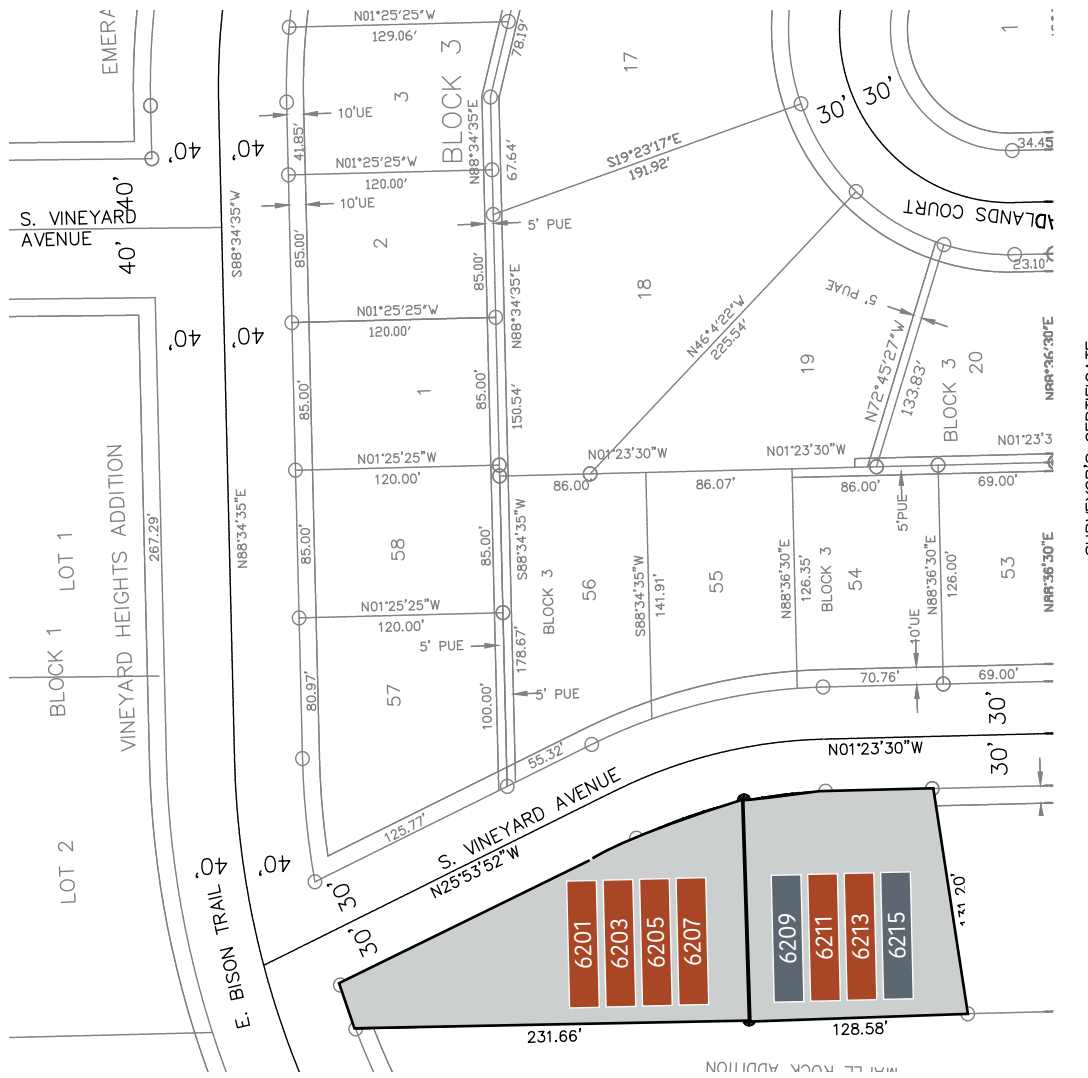

Vineyard

Town Home

- Available
- Sold
- Future Phase
- Unavailable Lot

Directions:

- 69th and Southeaster
- East to Bison Trail
- South on Vineyard

HOA Includes:

- Lawn Care
- Snow Removal
- Garbage Service
- $110 a month

Schools:

- Harrisburg High School
- North Middle School
- Horizon Elementary

Empire Homes
605.553.0163
sales@empirehomesllc.com
www.empirehomesllc.com

SUBMITTER'S CERTIFICATE